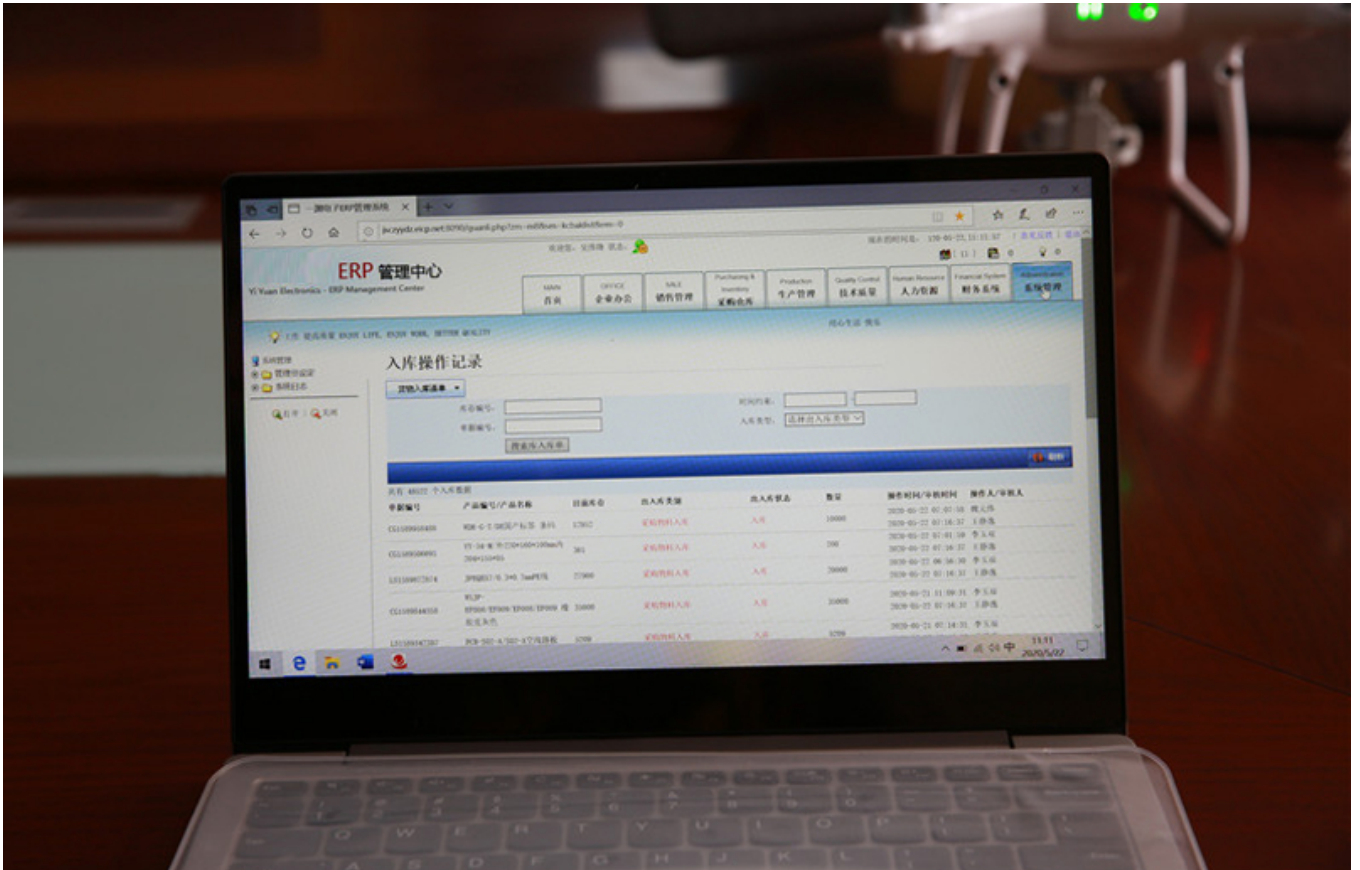

EAS RF/AM clothing Security Anti-theft Ink Pin(IP006)

IP006 Ink pin		
	Model	
	Function	Anti-d
	Dimension	3
	Ink Color	Red/Ye
	Pin	16
	Packing	1000pcs/ctr

Ink pin can be used in anti-theft in supermarkets, clothing, library, mobile phone stores, bags, retail products, cosmetics, etc. This kind of tag is not easy to pull apart, once pulled apart, the ink will spill on the goods or clothes. Ink pin are widely used abroad.

The ink pin comes in a brand new ABS plastic case, and the ink can be customized in any color. Ink pin are common in clothing stores and are very effective against theft. The normal service life can be used for more than six years, and its detection range is excellent.

The production process of ink pin is carried out by multiple assembly lines, semi-artificial semi-mechanical mode of work, greatly increase the output of ink pin. At the same time, in order to

prevent the label shell from falling off, we will use ultrasonic welding reinforcement. In order to ensure the ink pin anti-theft performance, we will also carry out full inspection before shipment.

[VIEW MORE](#)

We have a professional ERP system, which records all customers' orders. The ERP system can track the progress of each order from the time the customer places the order, so the delivery time will not be delayed.