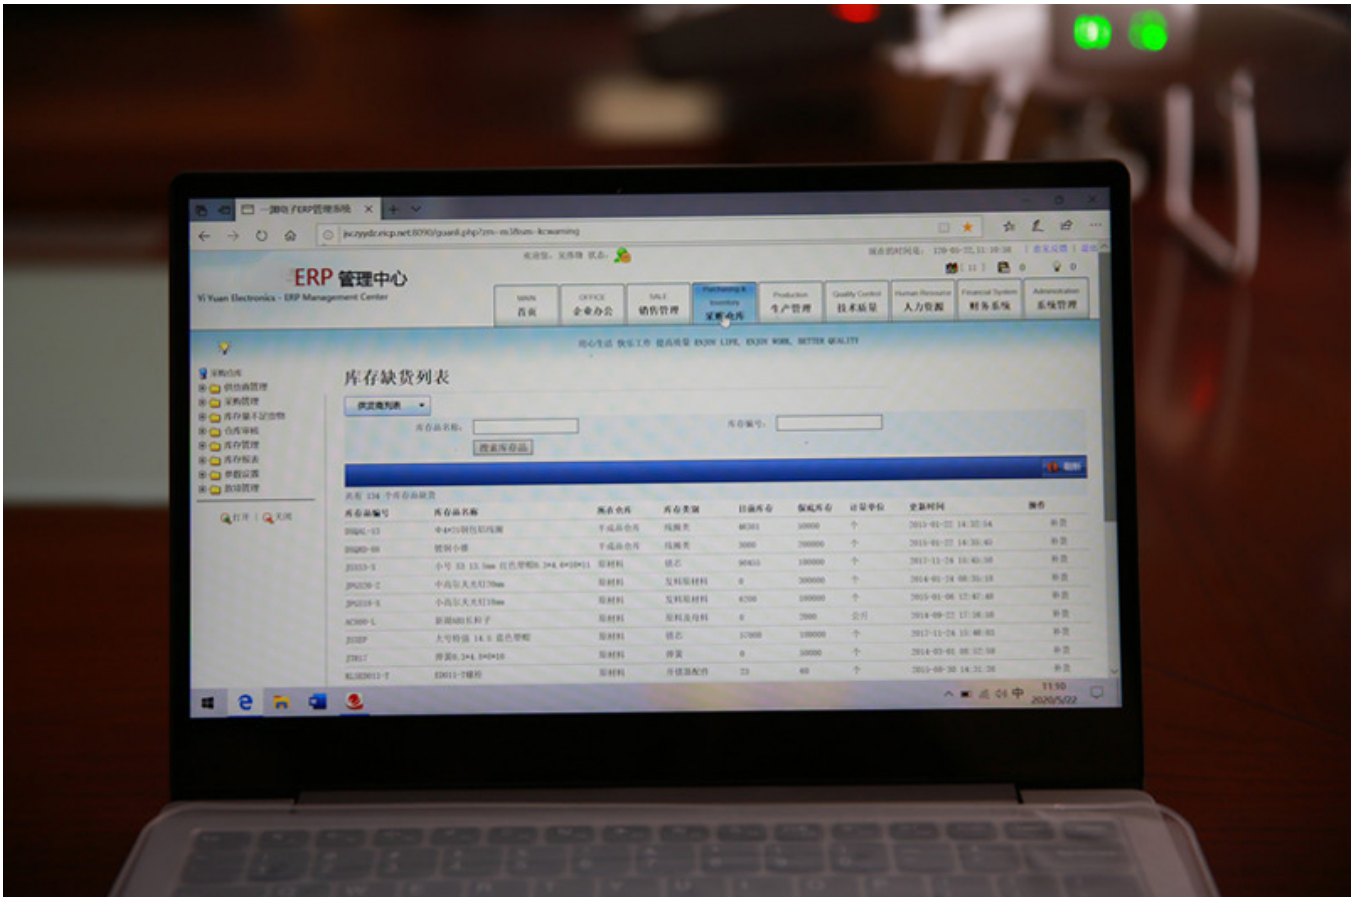

EAS RF/AM clothing Security Anti-theft Ink Pin(IP006)

IP006 Ink pin		
	Model	
	Function	Anti-d
	Dimension	3
	Ink Color	Red/Ye
	Pin	16
	Packing	1000pcs/ctr

Ink pin can be used in anti-theft in supermarkets, clothing, library, mobile phone stores, bags, retail products, cosmetics, etc. This kind of tag is not easy to pull apart, once pulled apart, the ink will spill on the goods or clothes. Ink pin are widely used abroad.

The ink pin comes in a brand new ABS plastic case, and the ink can be customized in any color. Ink pin are common in clothing stores and are very effective against theft. The normal service life can be used for more than six years, and its detection range is excellent.

The production process of ink pin is carried out by multiple assembly lines, semi-artificial semi-mechanical mode of work, greatly increase the output of ink pin. At the same time, in order to

prevent the label shell from falling off, we will use ultrasonic welding reinforcement. In order to ensure the ink pin anti-theft performance, we will also carry out full inspection before shipment.

[VIEW MORE](#)

We have a professional ERP system, which records all customers' orders. The ERP system can track the progress of each order from the time the customer places the order, so the delivery time will not be delayed.