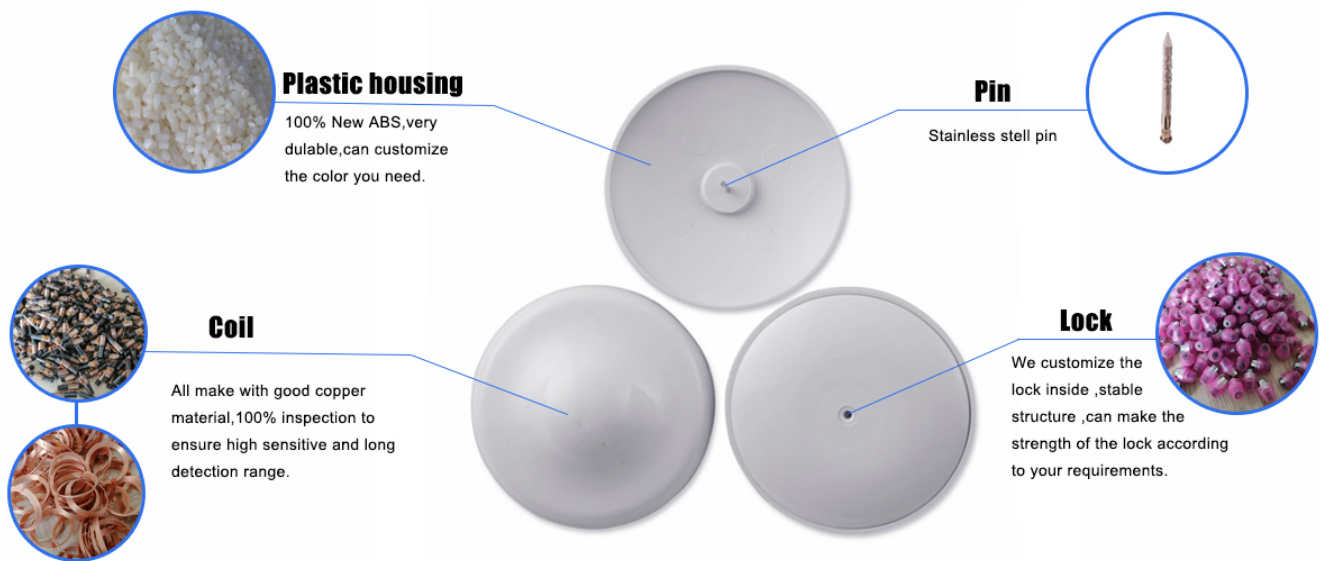

EAS RF/AM clothing Security Anti-theft Ink Pin(IP006)

IP006 Ink pin		
	Model	
	Function	Anti-d
	Dimension	3
	Ink Color	Red/Ye
	Pin	16
	Packing	1000pcs/ctr

Ink pin can be used in anti-theft in supermarkets, clothing, library, mobile phone stores, bags, retail products, cosmetics, etc. This kind of tag is not easy to pull apart, once pulled apart, the ink will spill on the goods or clothes. Ink pin are widely used abroad.

The ink pin comes in a brand new ABS plastic case, and the ink can be customized in any color. Ink pin are common in clothing stores and are very effective against theft. The normal service life can be used for more than six years, and its detection range is excellent.

The production process of ink pin is carried out by multiple assembly lines, semi-artificial semi-mechanical mode of work, greatly increase the output of ink pin. At the same time, in order to

prevent the label shell from falling off, we will use ultrasonic welding reinforcement. In order to ensure the ink pin anti-theft performance, we will also carry out full inspection before shipment.