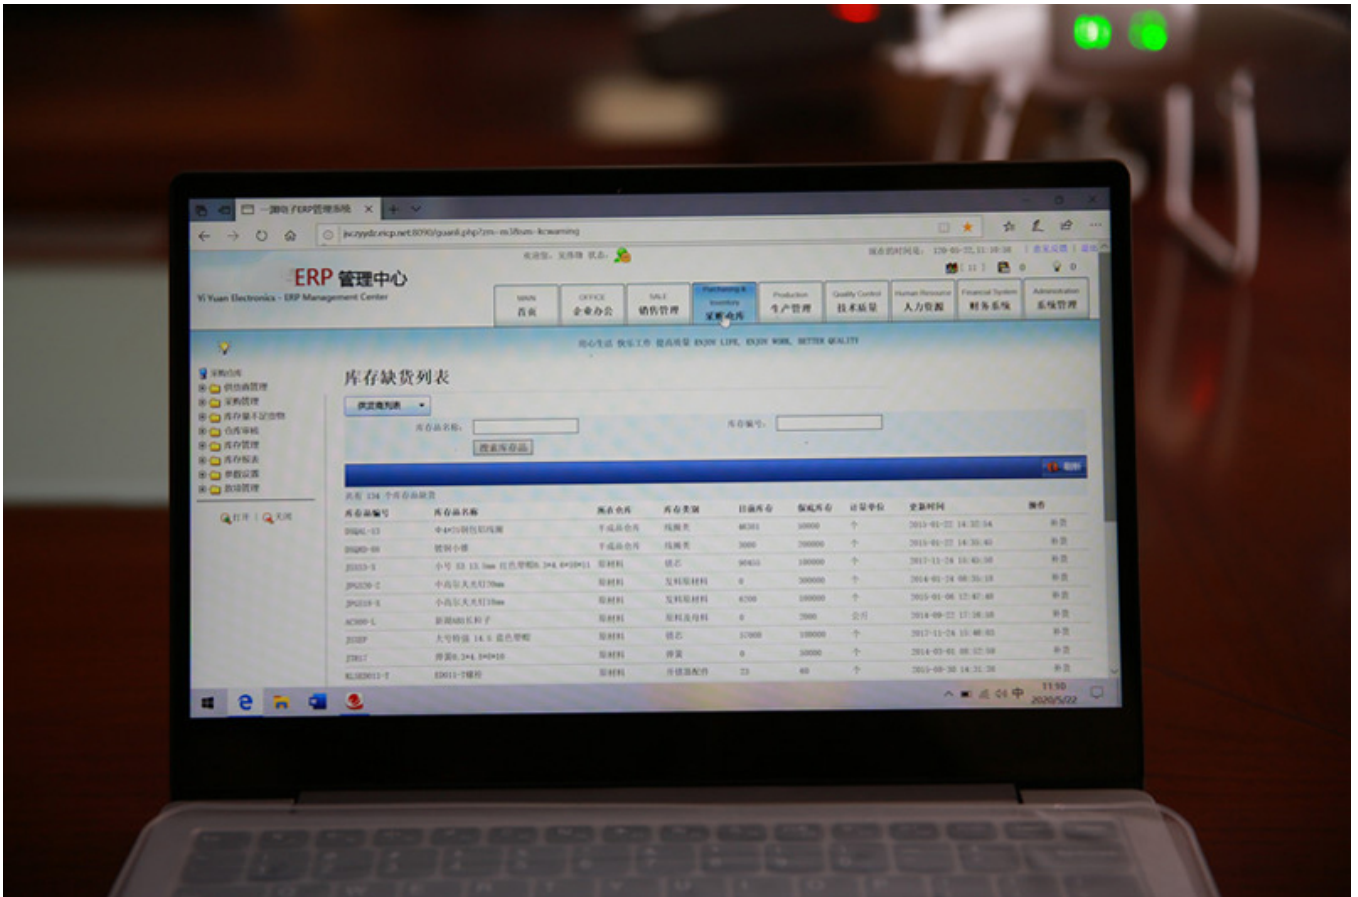

EAS Security Ink Pin for Clothing Shoplifting(IP005)

IP005 Ink pin		
	Model	
	Function	Anti-d
	Dimension	43
	Ink Color	Red/Ye
	Pin	16
	Packing	1000pcs/ctr

Ink pin can be used in anti-theft in supermarkets, clothing, library, mobile phone stores, bags, retail products, cosmetics, etc. This kind of tag is not easy to pull apart, once pulled apart, the ink will spill on the goods or clothes. Ink pin are widely used abroad.

The ink pin comes in a brand new ABS plastic case, and the ink can be customized in any color. Ink pin are common in clothing stores and are very effective against theft. The normal service life can be used for more than six years, and its detection range is excellent.

The production process of ink pin is carried out by multiple assembly lines, semi - artificial semi - mechanical mode of work, greatly increase the output of ink pin. At the same time, in order to

prevent the label shell from falling off, we will use ultrasonic welding reinforcement. In order to ensure the ink pin anti-theft performance, we will also carry out full inspection before shipment.

[VIEW MORE](#)

We have a professional ERP system, which records all customers' orders. The ERP system can track the progress of each order from the time the customer places the order, so the delivery time will not be delayed.