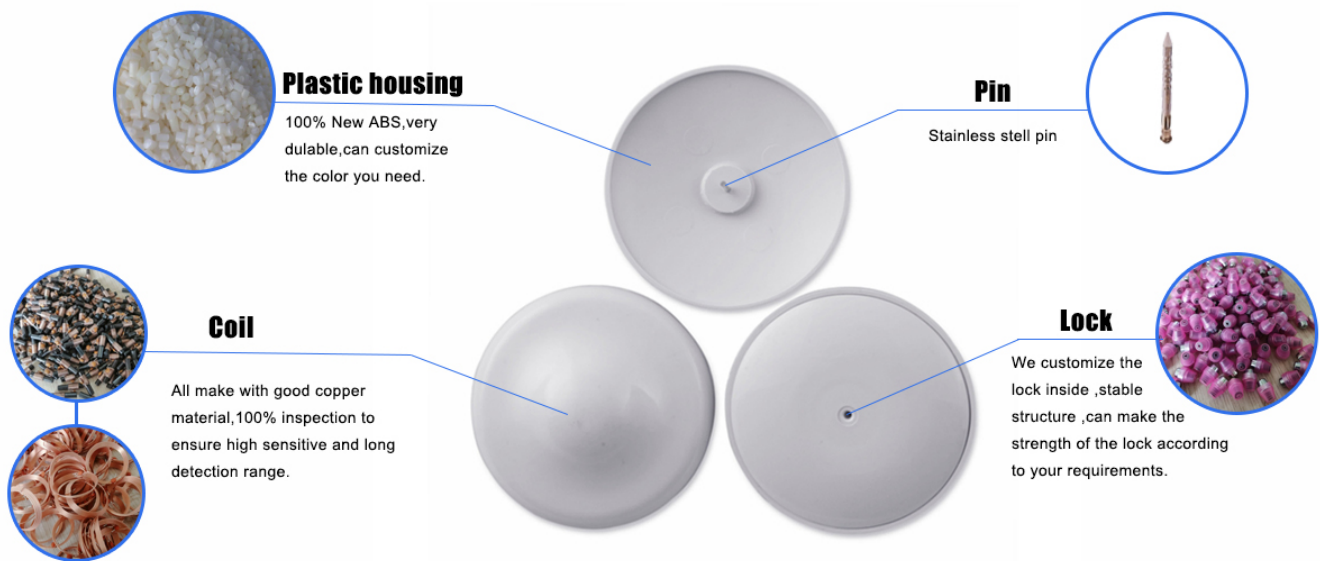

EAS Security Ink Pin for Clothing Shoplifting(IP005)

IP005 Ink pin		
	Model	
	Function	Anti-d
	Dimension	43
	Ink Color	Red/Ye
	Pin	16
	Packing	1000pcs/ctr

Ink pin can be used in anti-theft in supermarkets, clothing, library, mobile phone stores, bags, retail products, cosmetics, etc. This kind of tag is not easy to pull apart, once pulled apart, the ink will spill on the goods or clothes. Ink pin are widely used abroad.

The ink pin comes in a brand new ABS plastic case, and the ink can be customized in any color. Ink pin are common in clothing stores and are very effective against theft. The normal service life can be used for more than six years, and its detection range is excellent.

The production process of ink pin is carried out by multiple assembly lines, semi - artificial semi - mechanical mode of work, greatly increase the output of ink pin. At the same time, in order to

prevent the label shell from falling off, we will use ultrasonic welding reinforcement. In order to ensure the ink pin anti-theft performance, we will also carry out full inspection before shipment.