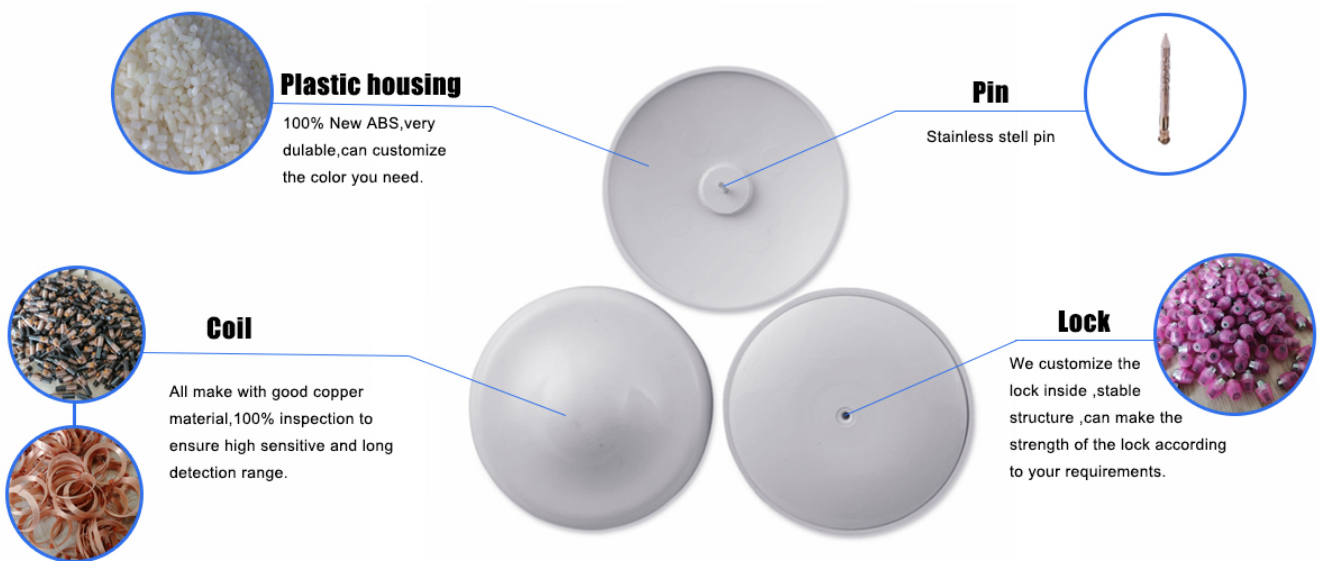

# Retail Security ABS material Clothes Ink Pin(IP002)

IP002 Ink pin		
	Model	
	Function	Anti-d
	Dimension	42
	Ink Color	Red/Ye
	Pin	16
	Packing	1000pcs/ct

Ink pin can be used in anti-theft in supermarkets, clothing, library, mobile phone stores, bags, retail products, cosmetics, etc. This kind of tag is not easy to pull apart, once pulled apart, the ink will spill on the goods or clothes. Ink pin are widely used abroad.

The ink pin comes in a brand new ABS plastic case, and the ink can be customized in any color. Ink pin are common in clothing stores and are very effective against theft. The normal service life can be used for more than six years, and its detection range is excellent.

The production process of ink pin is carried out by multiple assembly lines, semi - artificial semi - mechanical mode of work, greatly increase the output of ink pin. At the same time, in order to

prevent the label shell from falling off, we will use ultrasonic welding reinforcement. In order to ensure the ink pin anti-theft performance, we will also carry out full inspection before shipment.