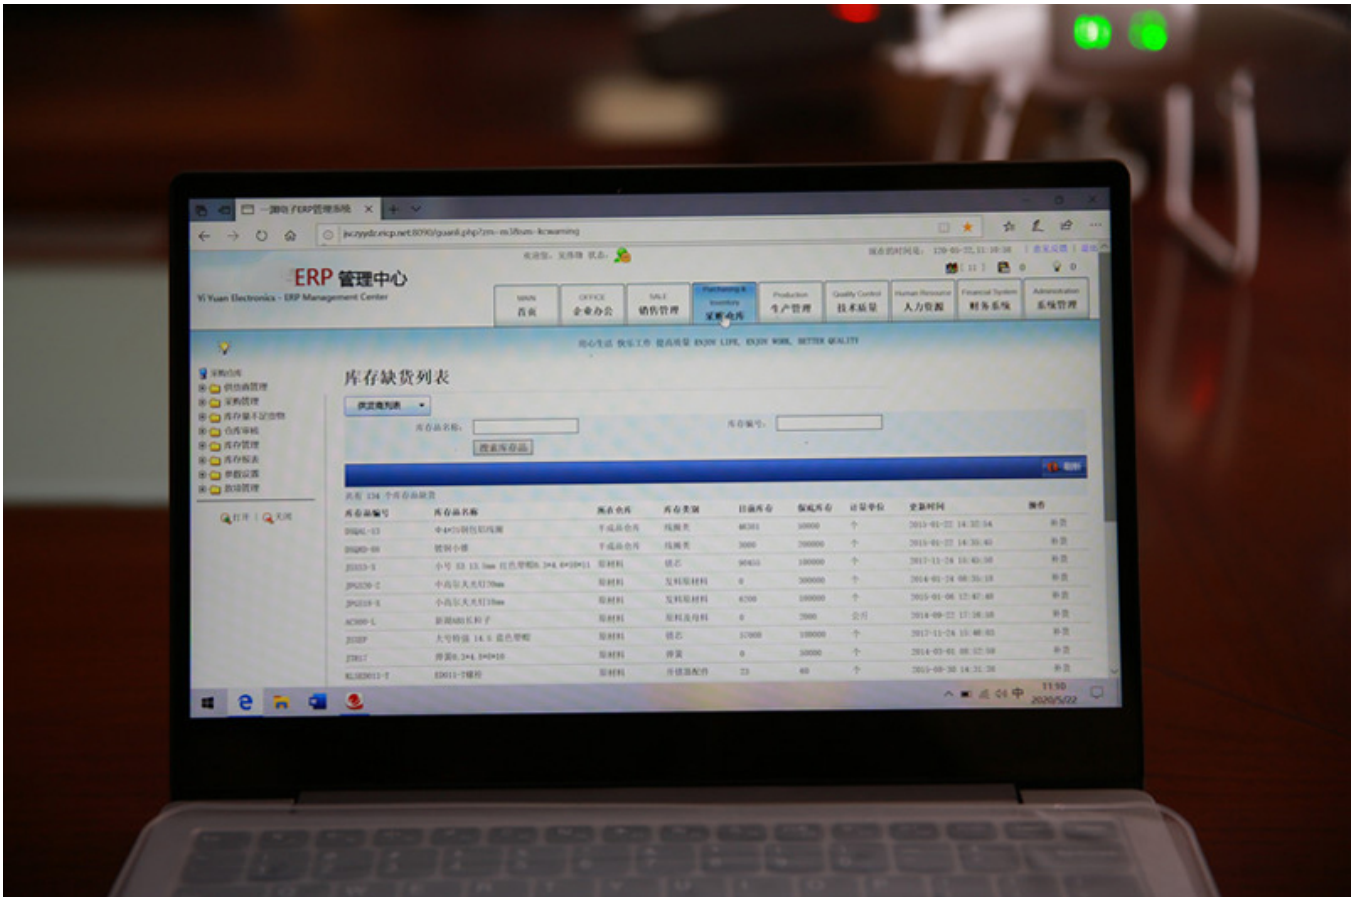

# Retail Security ABS material Clothes Ink Pin(IP002)

IP002 Ink pin		
	Model	
	Function	Anti-d
	Dimension	42
	Ink Color	Red/Ye
	Pin	16
	Packing	1000pcs/ct

Ink pin can be used in anti-theft in supermarkets, clothing, library, mobile phone stores, bags, retail products, cosmetics, etc. This kind of tag is not easy to pull apart, once pulled apart, the ink will spill on the goods or clothes. Ink pin are widely used abroad.

The ink pin comes in a brand new ABS plastic case, and the ink can be customized in any color. Ink pin are common in clothing stores and are very effective against theft. The normal service life can be used for more than six years, and its detection range is excellent.

The production process of ink pin is carried out by multiple assembly lines, semi - artificial semi - mechanical mode of work, greatly increase the output of ink pin. At the same time, in order to

prevent the label shell from falling off, we will use ultrasonic welding reinforcement. In order to ensure the ink pin anti-theft performance, we will also carry out full inspection before shipment.

[VIEW MORE](#)

We have a professional ERP system, which records all customers' orders. The ERP system can track the progress of each order from the time the customer places the order, so the delivery time will not be delayed.