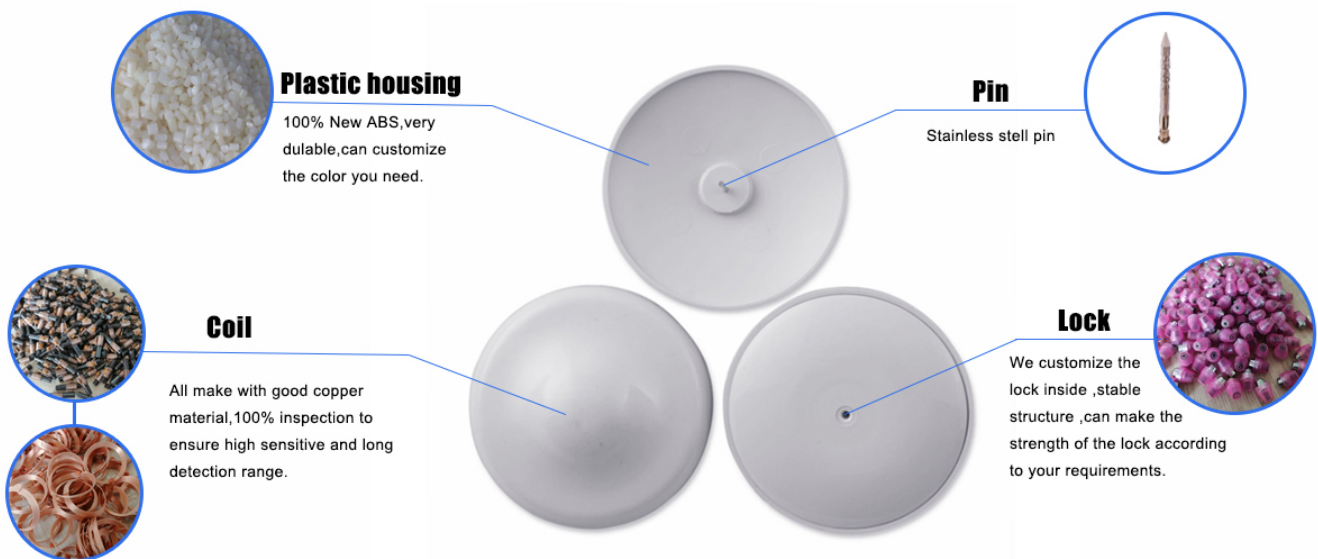

EAS Security Clothing Anti-theft EAS Ink Pin(IP001)

IP001 Ink pin		
	Model	
	Function	Anti-d
	Dimension	41
	Ink Color	Red/Ye
	Pin	16
	Packing	1000pcs/ct

Ink pin can be used in anti-theft in supermarkets, clothing, library, mobile phone stores, bags, retail products, cosmetics, etc. This kind of tag is not easy to pull apart, once pulled apart, the ink will spill on the goods or clothes. Ink pin are widely used abroad.

The ink pin comes in a brand new ABS plastic case, and the ink can be customized in any color. Ink pin are common in clothing stores and are very effective against theft. The normal service life can be used for more than six years, and its detection range is excellent.

The production process of ink pin is carried out by multiple assembly lines, semi - artificial semi -

mechanical mode of work, greatly increase the output of ink pin. At the same time, in order to prevent the label shell from falling off, we will use ultrasonic welding reinforcement. In order to ensure the ink pin anti-theft performance, we will also carry out full inspection before shipment.