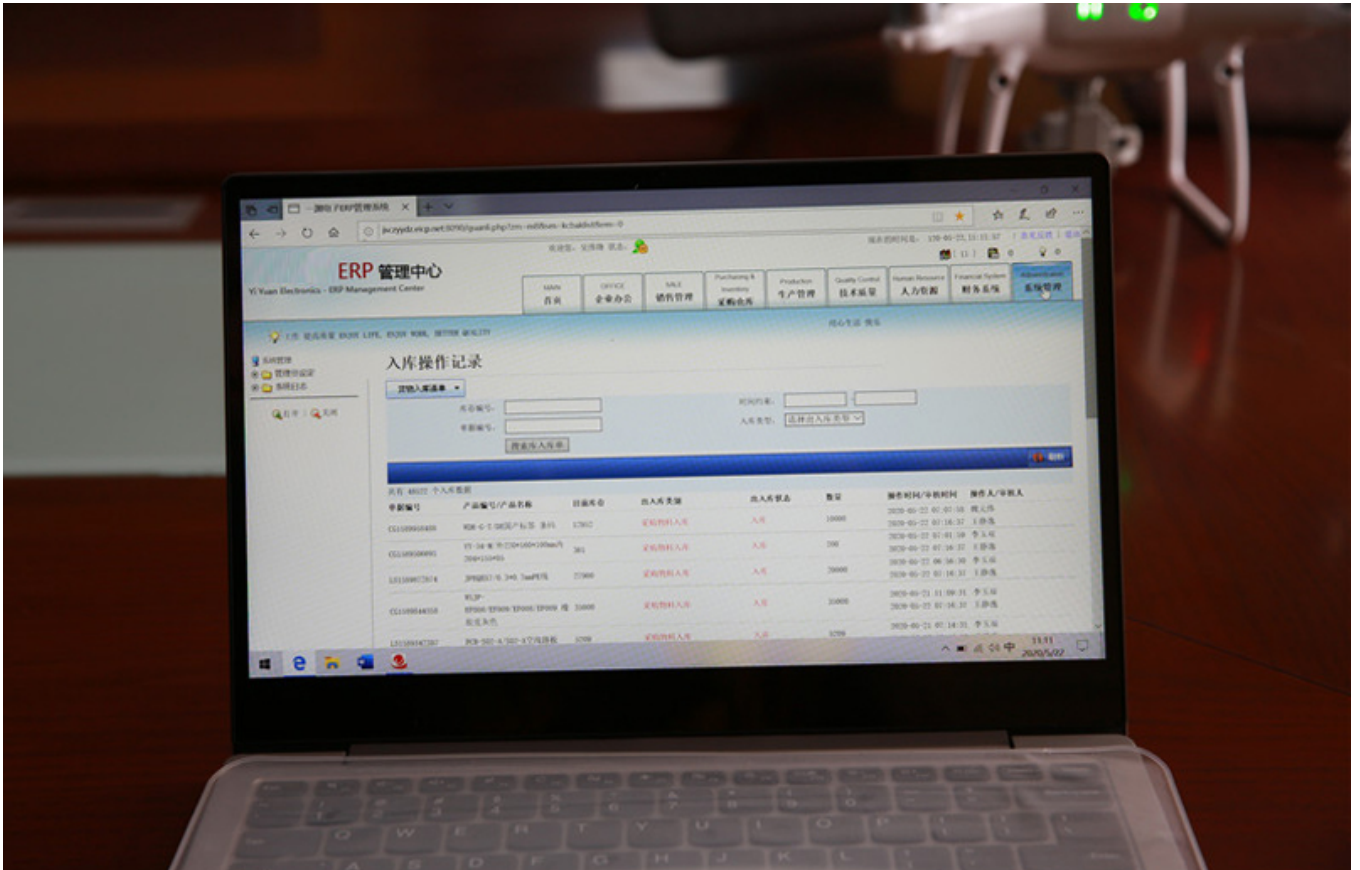

EAS Security Clothing Anti-theft EAS Ink Pin(IP001)

IP001 Ink pin		
	Model	
	Function	Anti-d
	Dimension	41
	Ink Color	Red/Ye
	Pin	16
	Packing	1000pcs/ct

Ink pin can be used in anti-theft in supermarkets, clothing, library, mobile phone stores, bags, retail products, cosmetics, etc. This kind of tag is not easy to pull apart, once pulled apart, the ink will spill on the goods or clothes. Ink pin are widely used abroad.

The ink pin comes in a brand new ABS plastic case, and the ink can be customized in any color. Ink pin are common in clothing stores and are very effective against theft. The normal service life can be used for more than six years, and its detection range is excellent.

The production process of ink pin is carried out by multiple assembly lines, semi - artificial semi -

mechanical mode of work, greatly increase the output of ink pin. At the same time, in order to prevent the label shell from falling off, we will use ultrasonic welding reinforcement. In order to ensure the ink pin anti-theft performance, we will also carry out full inspection before shipment.

[VIEW MORE](#)

We have a professional ERP system, which records all customers' orders. The ERP system can track the progress of each order from the time the customer places the order, so the delivery time will not be delayed.